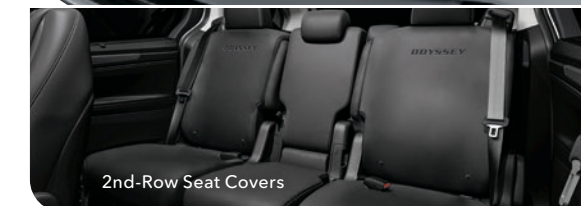

Hood Air Deflector

Utility Bin

2nd-Row Seat Covers