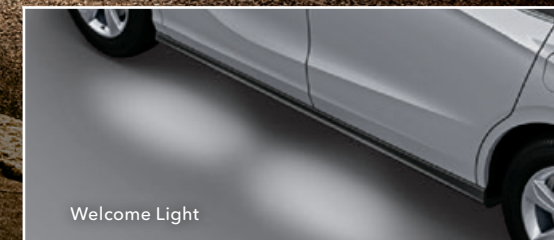

Protection and Convenience

Honda Genuine Accessories offer a variety of options for protecting your investment as well as others that add convenience and personalization to your new Odyssey.

Provide extra style, utility, and protection that make your Odyssey perfect for any occasion with Honda Genuine Accessories.

Some components and colors may vary. Please see your Honda dealer for details.